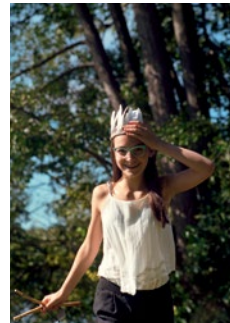

MYKITA

MYKITA FIRST
CAMPAIGN IMAGES 2016

CAMPAIGN IMAGES

Landscape Format & Portrait Format

1. KIWI

2. KOALA & PANDA

3. WOODPECKER & SPARROW

4. MOOD

5. GAZELLE

6. KOALA

7. RACCOON

8. GAZELLE

9. PANDA

10. KOALA

11. FLAMINGO & KOALA

12. JAGUAR